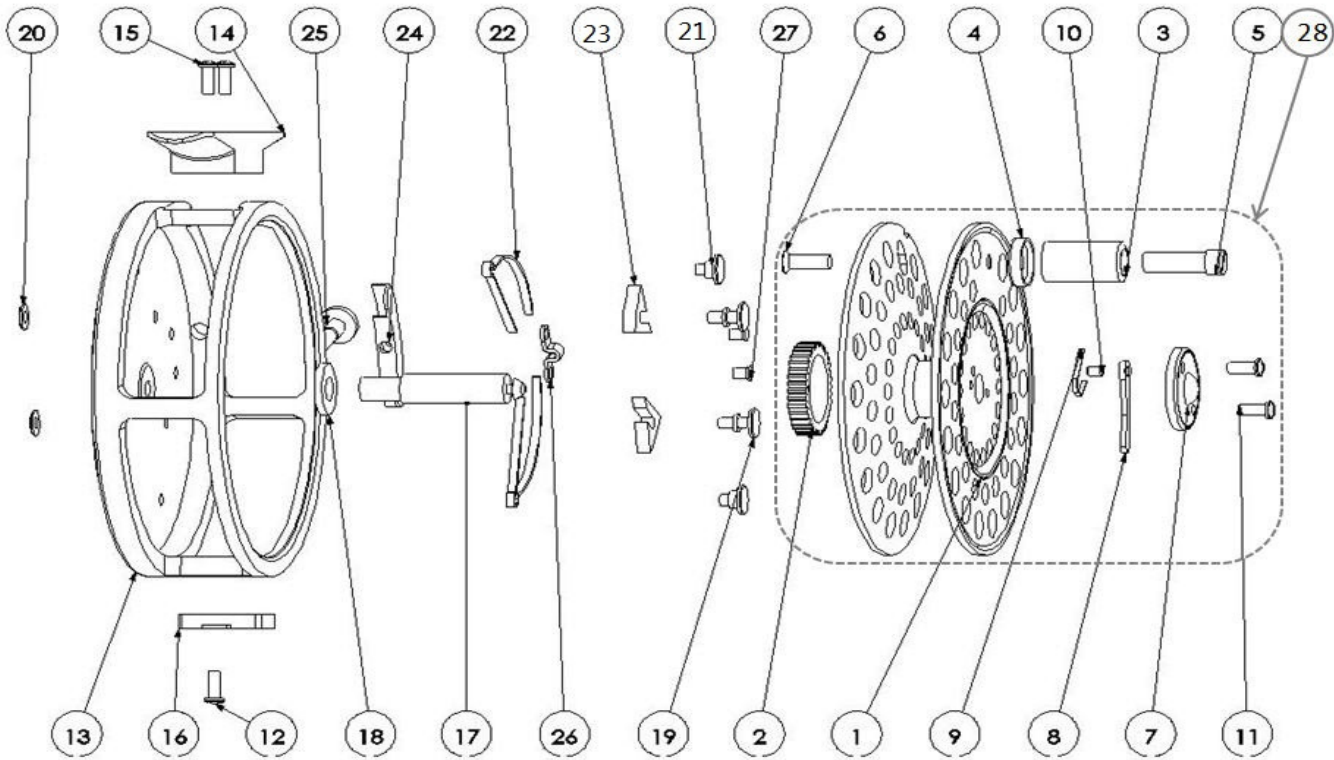

PARTS LIST FOR HARDY LRH LIGHTWEIGHT (Korean Version)

#	PART DESCRIPTION	QTY	PART NO.	HARDY STYLE NUMBER
1	Drum	1	1389452	020B
2	Check Wheel	1	1333904	0591
3	Handle Knob	1	1328911	H00121SP2
4	Handle Cup	1	1328912	H00121SP3
5	Handle Wire	1	1328910	H00121SP1
6	Handle Screw	1	1329236	HREUN005SP10
7	Latch Cover	1	1329208	HREM010SP06
8	Latch Bar	1	1329209	HREM010SP07
9	Latch Spring	1	1329210	HREM010SP08
10	Latch Stud	1	1329211	HREM010SP09
11	Latch Screw	2	1329212	HREM010SP10
12	Lineguard Screw	1	1328914	H00121SP5
13	Frame	1	1389456	020AN
14	Reel Back	1	1333542	6250
15	Reel Back Screw	2	1328915	H00121SP6
16	Lineguard	1	1332691	0353A
17	Spindle	1	1328916	H00121SP7
18	Spindle Washer	1	1333866	0329
19	Tongue Stud	2	1333829	0128
20	Tongue Stud Washer	2	1333851	0243B
21	Spring Stud	2	1333831	0140B
22	Check Spring	2	1332718	0395
23	Tongue	2	1333869	0361
24	Regulator Block	1	1328918	H00121SP9
25	Regulator Wire	1	1328718	H00019P01
26	Regulator Keeper	1	1333875	0420
27	Regulator Keeper Stud	2	1333842	0174B
28	Spare Spool	1	1327027	H00025

Reel Part Numbers: 1327024 (H00020)

17 00

Drawn: 24-April-2015

Drawing Version: 34-13214-00